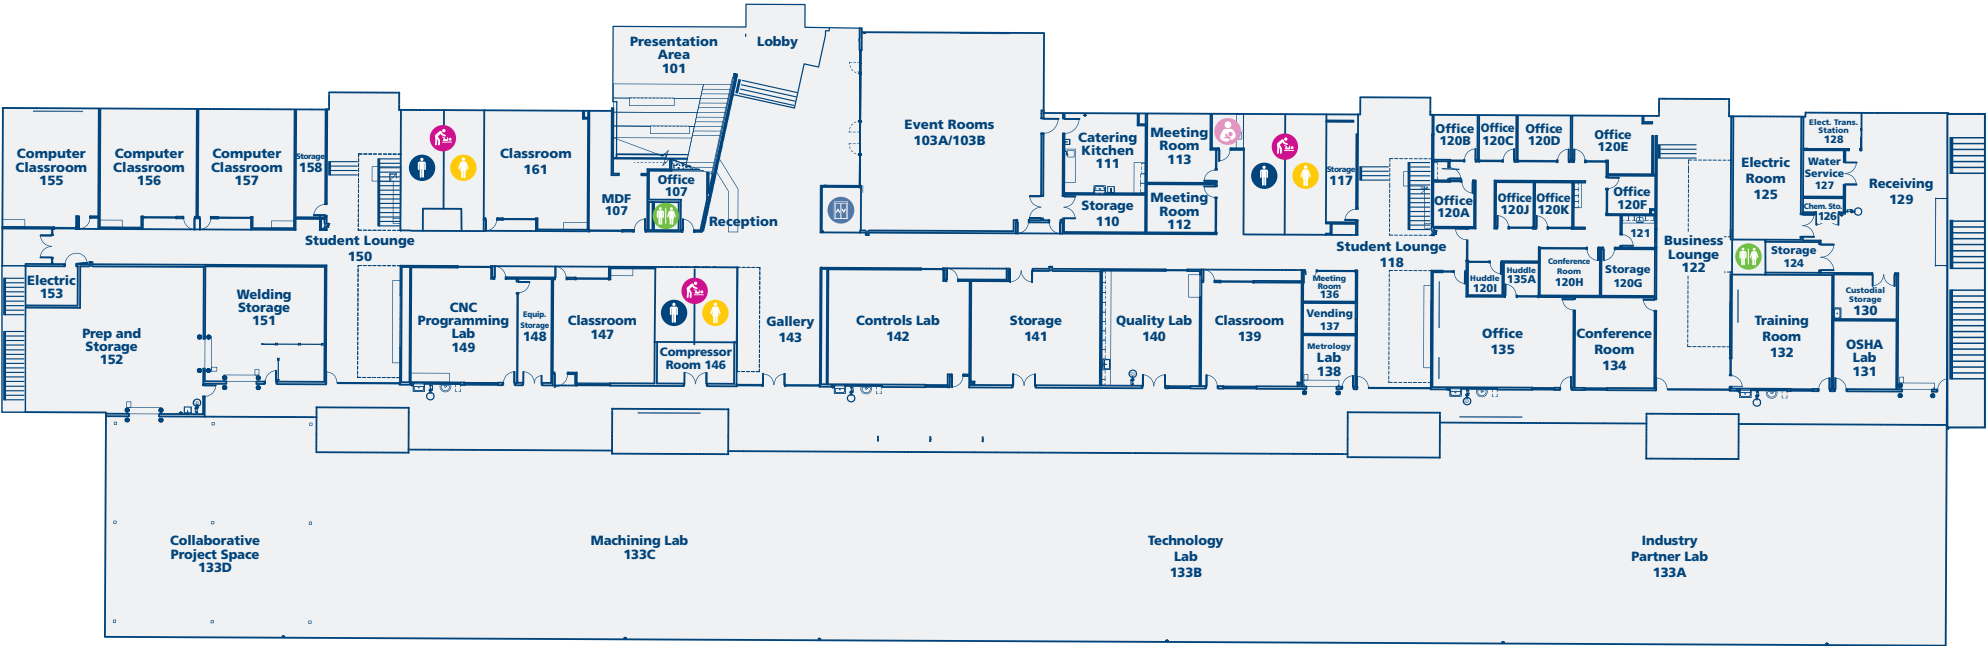

ROBERT W. PLASTER CENTER FOR MANUFACTURING

FIRST FLOOR PLAN

OZARKS TECHNICAL
COMMUNITY COLLEGE
SPRINGFIELD CAMPUS

LEGEND

- All-Gender Restroom
- Men's Restroom
- Women's Restroom
- Baby Changing Station
- Lactation Room
- Elevator

ROBERT W. PLASTER CENTER FOR MANUFACTURING

SECOND FLOOR PLAN

OZARKS TECHNICAL
COMMUNITY COLLEGE

SPRINGFIELD CAMPUS

LEGEND

- All-Gender Restroom
- Men's Restroom
- Women's Restroom
- Baby Changing Station
- Elevator