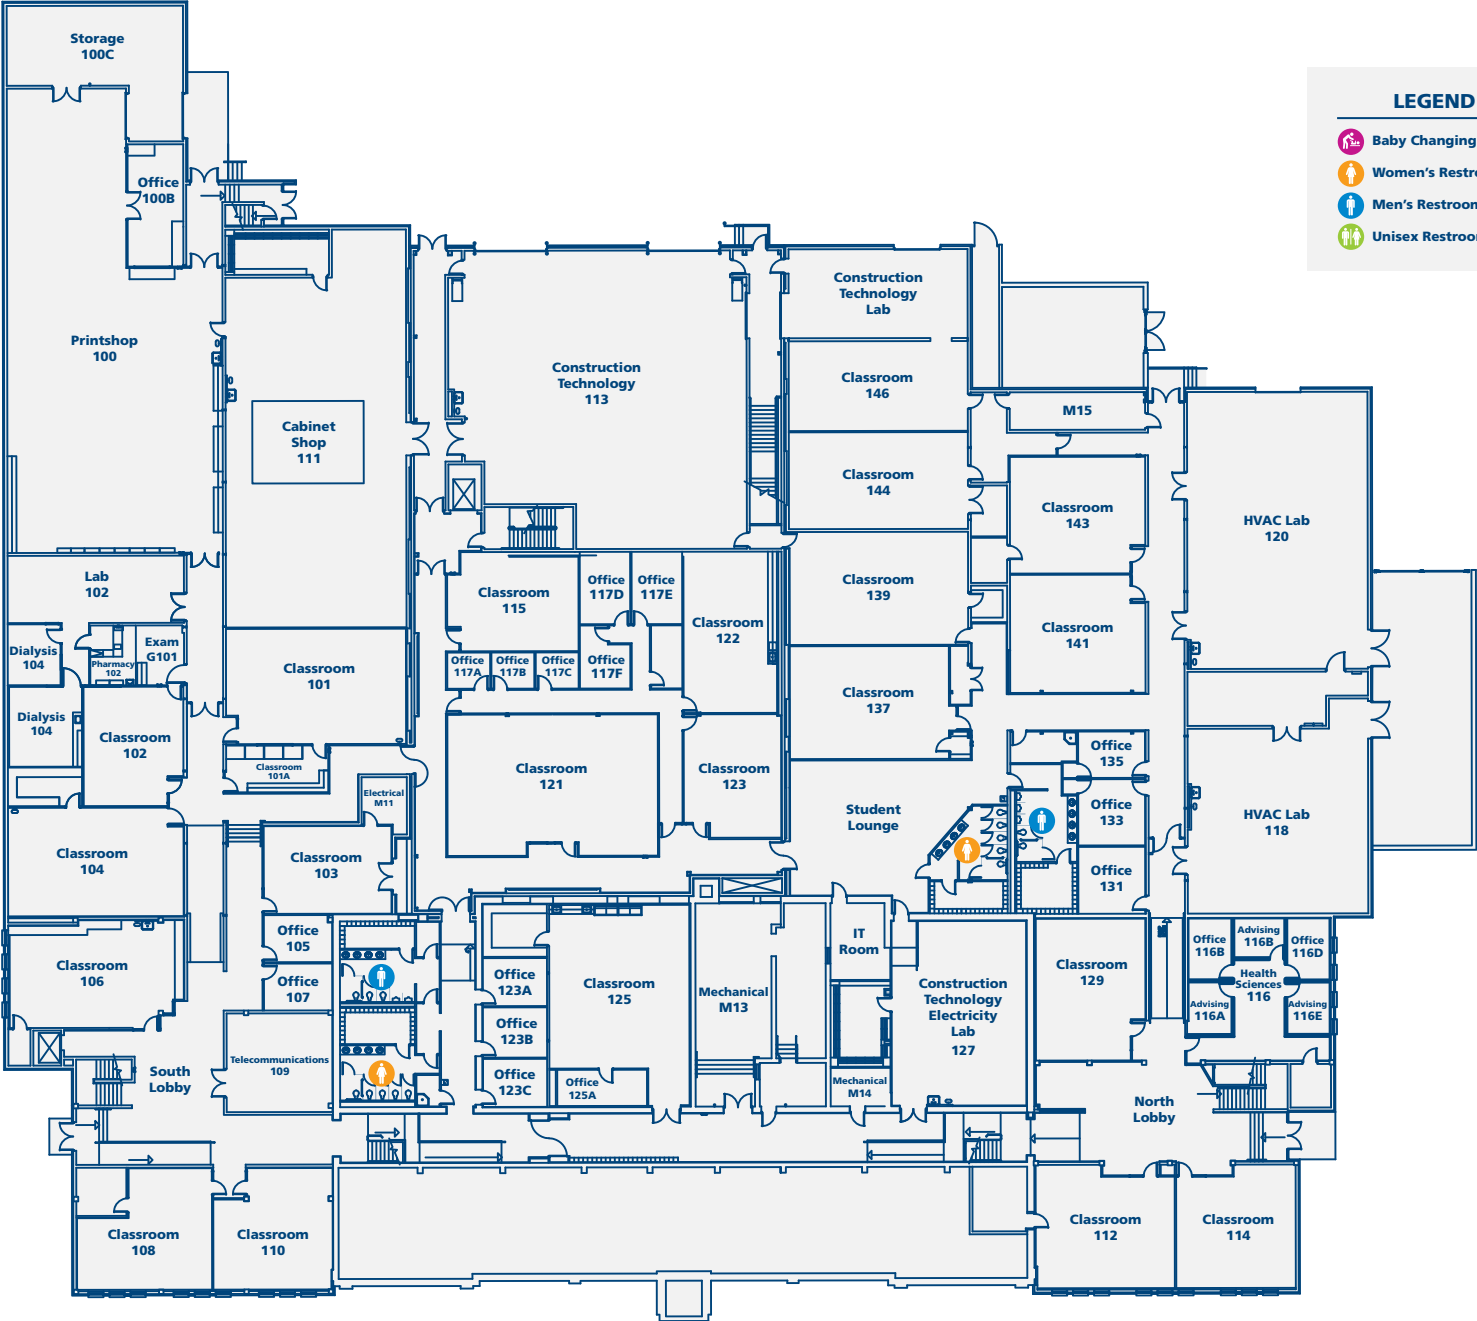

LINCOLN HALL

FIRST FLOOR PLAN

LEGEND

-  Baby Changing Station
-  Women's Restroom
-  Men's Restroom
-  Unisex Restroom

LINCOLN HALL

SECOND FLOOR PLAN

LEGEND

-  Baby Changing Station
-  Women's Restroom
-  Men's Restroom
-  Unisex Restroom

LINCOLN HALL

THIRD FLOOR PLAN

LEGEND

-  Baby Changing Station
-  Women's Restroom
-  Men's Restroom
-  Unisex Restroom