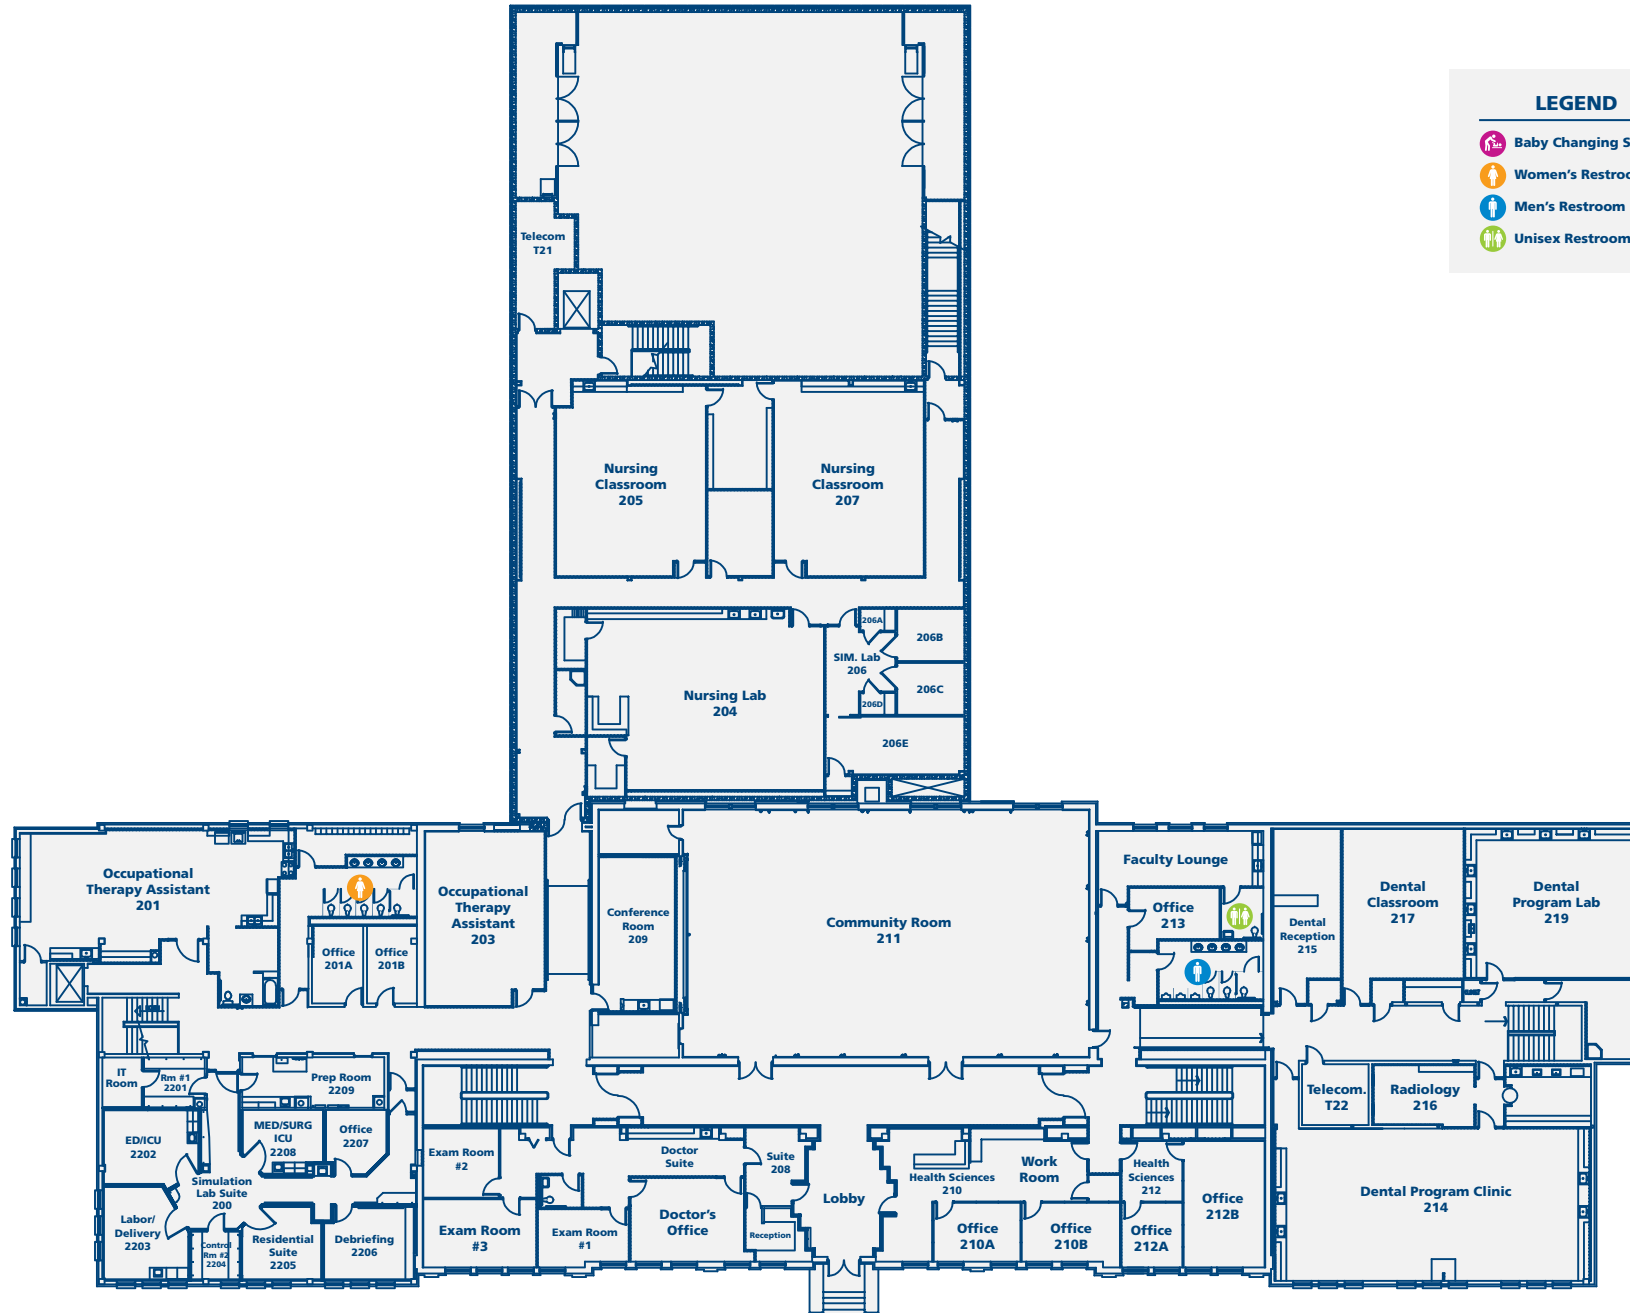

LINCOLN HALL

FIRST FLOOR PLAN

LEGEND

-  Baby Changing Station
-  Women's Restroom
-  Men's Restroom
-  Unisex Restroom

LINCOLN HALL

SECOND FLOOR PLAN

LEGEND

-  Baby Changing Station
-  Women's Restroom
-  Men's Restroom
-  Unisex Restroom

LINCOLN HALL

THIRD FLOOR PLAN

LEGEND

-  Baby Changing Station
-  Women's Restroom
-  Men's Restroom
-  Unisex Restroom